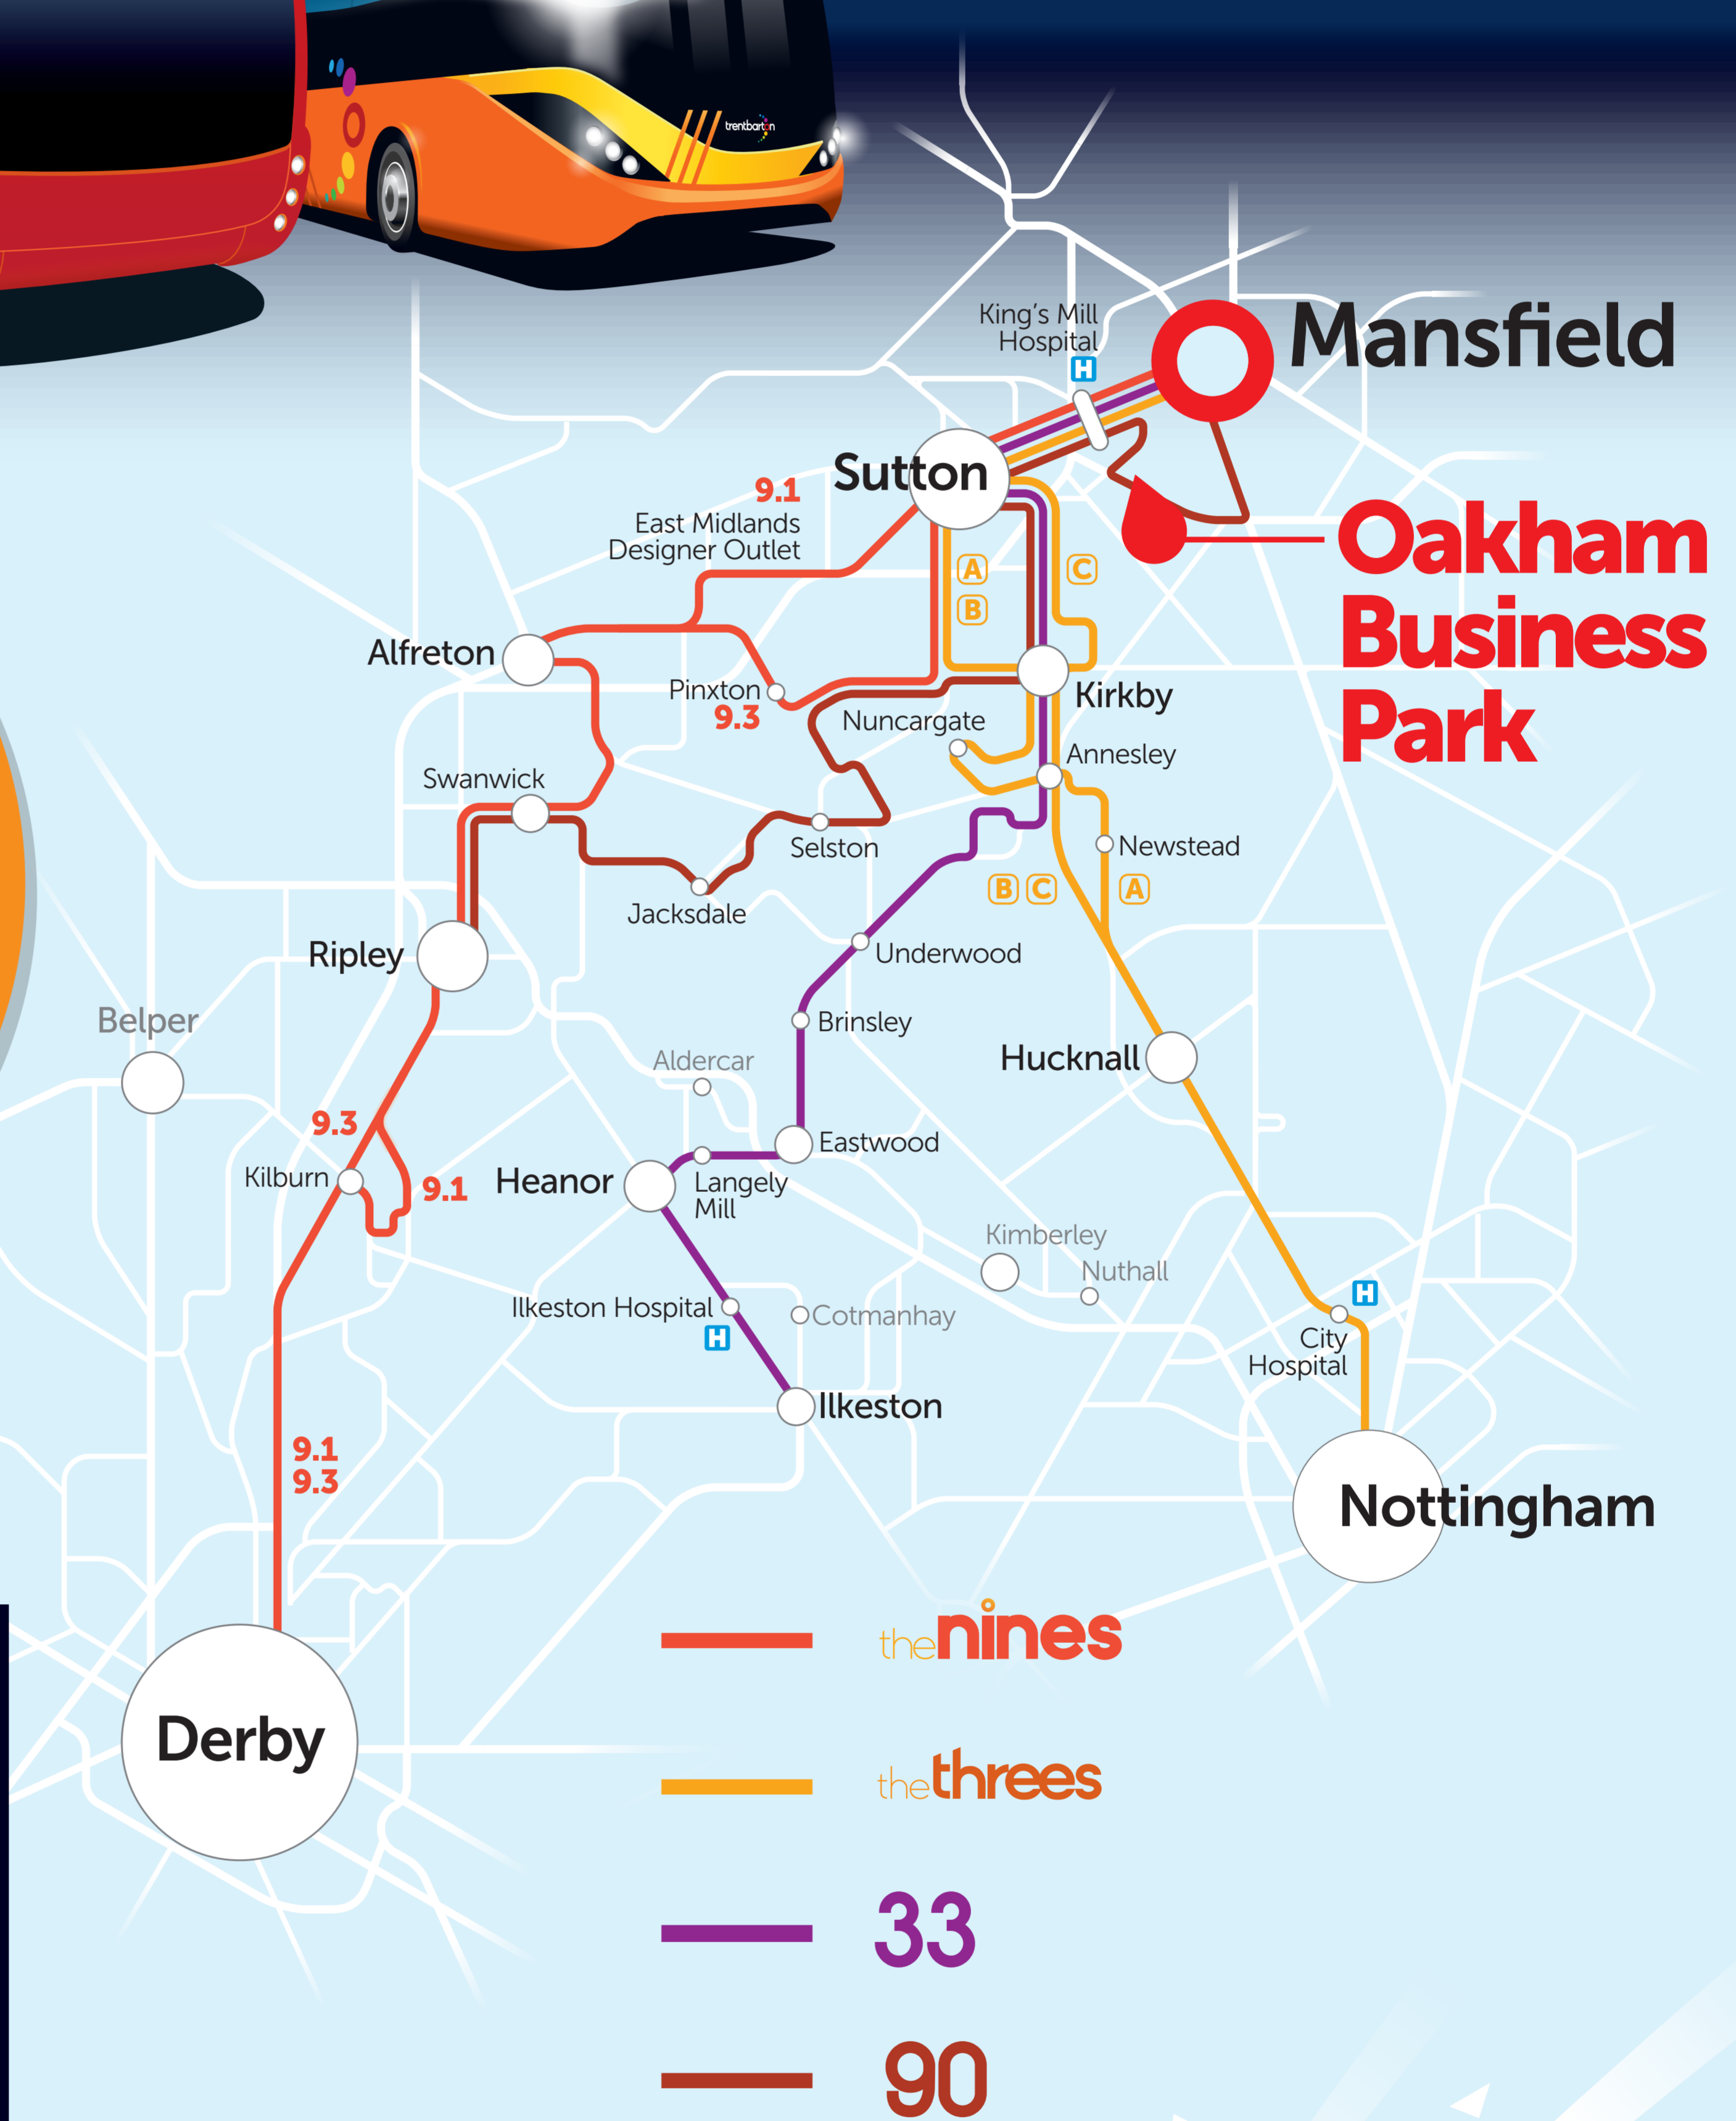

save up to
30%
compared to a
weekly ticket